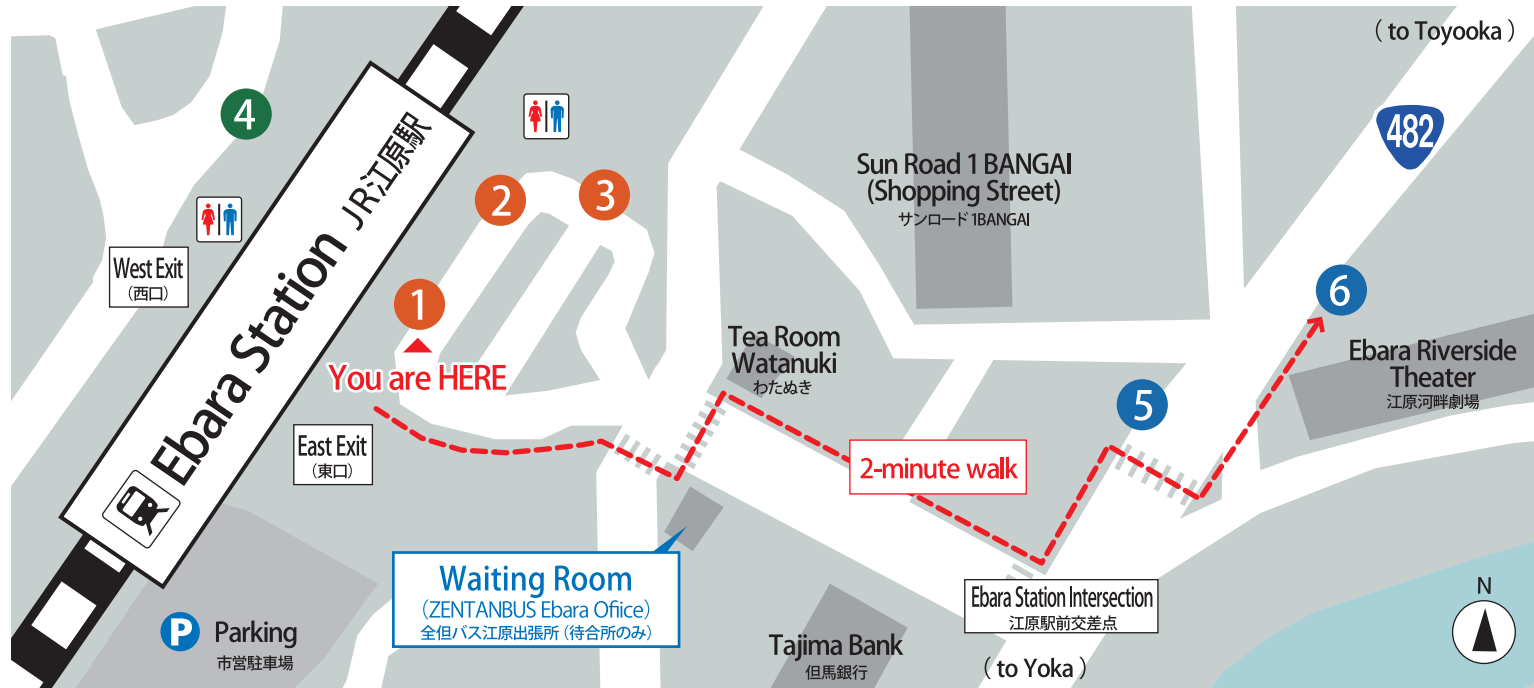

# Ebara Station, Ebara Riverside Theater Bus Stop Guide ①

| Map Number  | Bus Line                                   | Destination   |
|---|--|---|
| <b>Ebara Station Bus Stop</b> 江原駅のりば              |  |   |
| ①   | Kannabe Kogen Line<br>神鍋高原線                | Kannabe Kogen<br>神鍋高原   |
| ②   | Ebara Izushi Line<br>江原出石線                 | Izushi<br>出石  |
| ③   | Ebara Toyooka (Nakasuji) Line<br>江原豊岡(中筋)線 | Toyooka Station, Toyooka Hospital (via Nakanogo)<br>豊岡駅・豊岡病院(中の郷経由)               |
| <b>Ebara Station West Exit Bus Stop</b> 江原駅西口のりば  |  |   |
| ④   | Kannabe Kogen Line<br>神鍋高原線                | Kannabe Kogen<br>神鍋高原   |
| not all buses stop here<br>一部便のみ停車                |  |   |
| <b>Ebara Riverside Theater Bus Stop</b> 江原河畔劇場のりば |  |   |
| ⑤   | Yoka Toyooka Line<br>八鹿豊岡線                 | Toyooka Station, Toyooka Hospital 豊岡駅・豊岡病院<br>Kinosaki Onsen, Hiyoriyama 城崎温泉・日和山 |
|   | Express Bus<br>特急(高速)バス                    | Kinosaki Onsen<br>城崎温泉  |
| ⑥   | Yoka Toyooka Line<br>八鹿豊岡線                 | Yoka Station, Tajima Noko<br>八鹿駅・但馬農高   |
|   | Express Bus<br>特急(高速)バス                    | Osaka, Kobe, Kyoto<br>大阪・神戸・京都  |

The Yoka Toyooka Line, Express Bus for Kinosaki Onsen, and Express Bus for Osaka, Kobe, Kyoto do NOT stop at ①. Please go to ⑤ or ⑥ for those bus lines (buses to Toyooka Station, Toyooka Hospital, Kinosaki Onsen, Hiyoriyama, Yoka Station, Tajima Noko, Osaka, Kobe, or Kyoto).