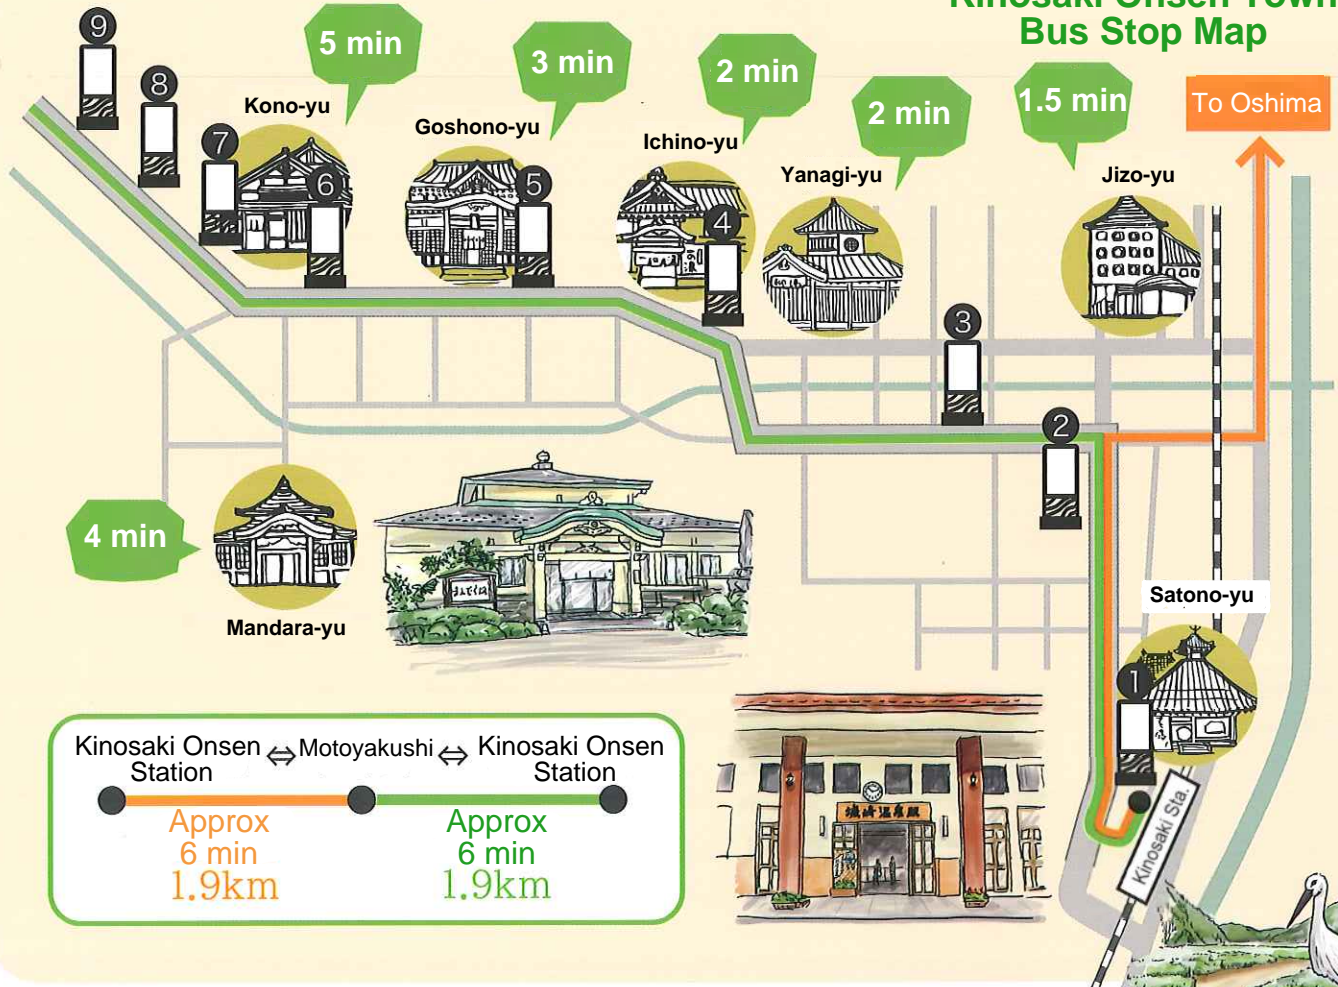

Time From Kinosaki Onsen Station

Kinosaki Onsen Town
Bus Stop Map